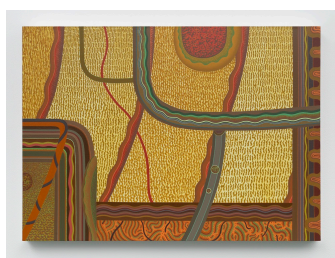

EVELYN STATSINGER (1927–2016)

*Space Garden*, 1991

Oil on canvas

40 ¼ × 50 inches

102.2 × 127 cm

0320016

EVELYN STATSINGER (1927–2016)

*State of Flux*, 1987

Oil on linen

36 × 50 inches

91.4 × 127 cm

0117077

EVELYN STATSINGER (1927–2016)

*Tidal Phases*, 1984

Graphite, pastel and colored pencil on paper

20 × 30 ⅞ inches